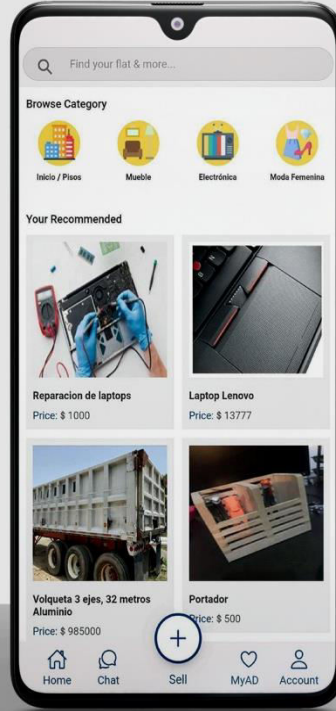

LOGO

INFORMATION / BLOG BASED WEBSITE

FASHION
SIZZLE

FASHION MAGAZINE

COMPANY INFORMATION

E-COMMERCE WEBSITE

LAB EQUIPMENT

HEALTH DRINKS

CUSTOM PLATFORM

DIAMOND SELLER

BUY AND SELL ANYTHING

MOBILE APP

BUY AND SELL ANYTHING

BUY AND SELL FASHION CLOTHING

DIGITAL MARKETING

WORK SAMPLE: