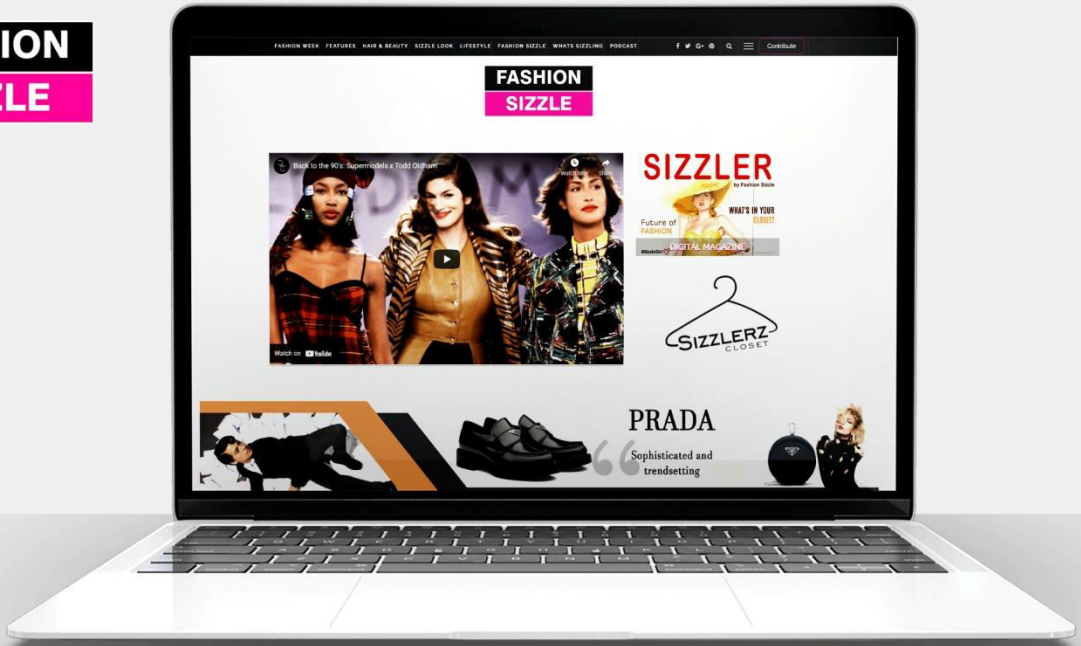

REACH:

Reaching the right audience with the right kind of message

ENGAGE:

Engaging the users in different ways as per applicable business practices.

CONVERT:

User friendly purchase / sign-up option allows users to convert quickly.

LOGO

INFORMATION / BLOG BASED WEBSITE

FASHION
SIZZLE

FASHION MAGAZINE

COMPANY INFORMATION

E-COMMERCE WEBSITE

LAB EQUIPMENT

HEALTH DRINKS